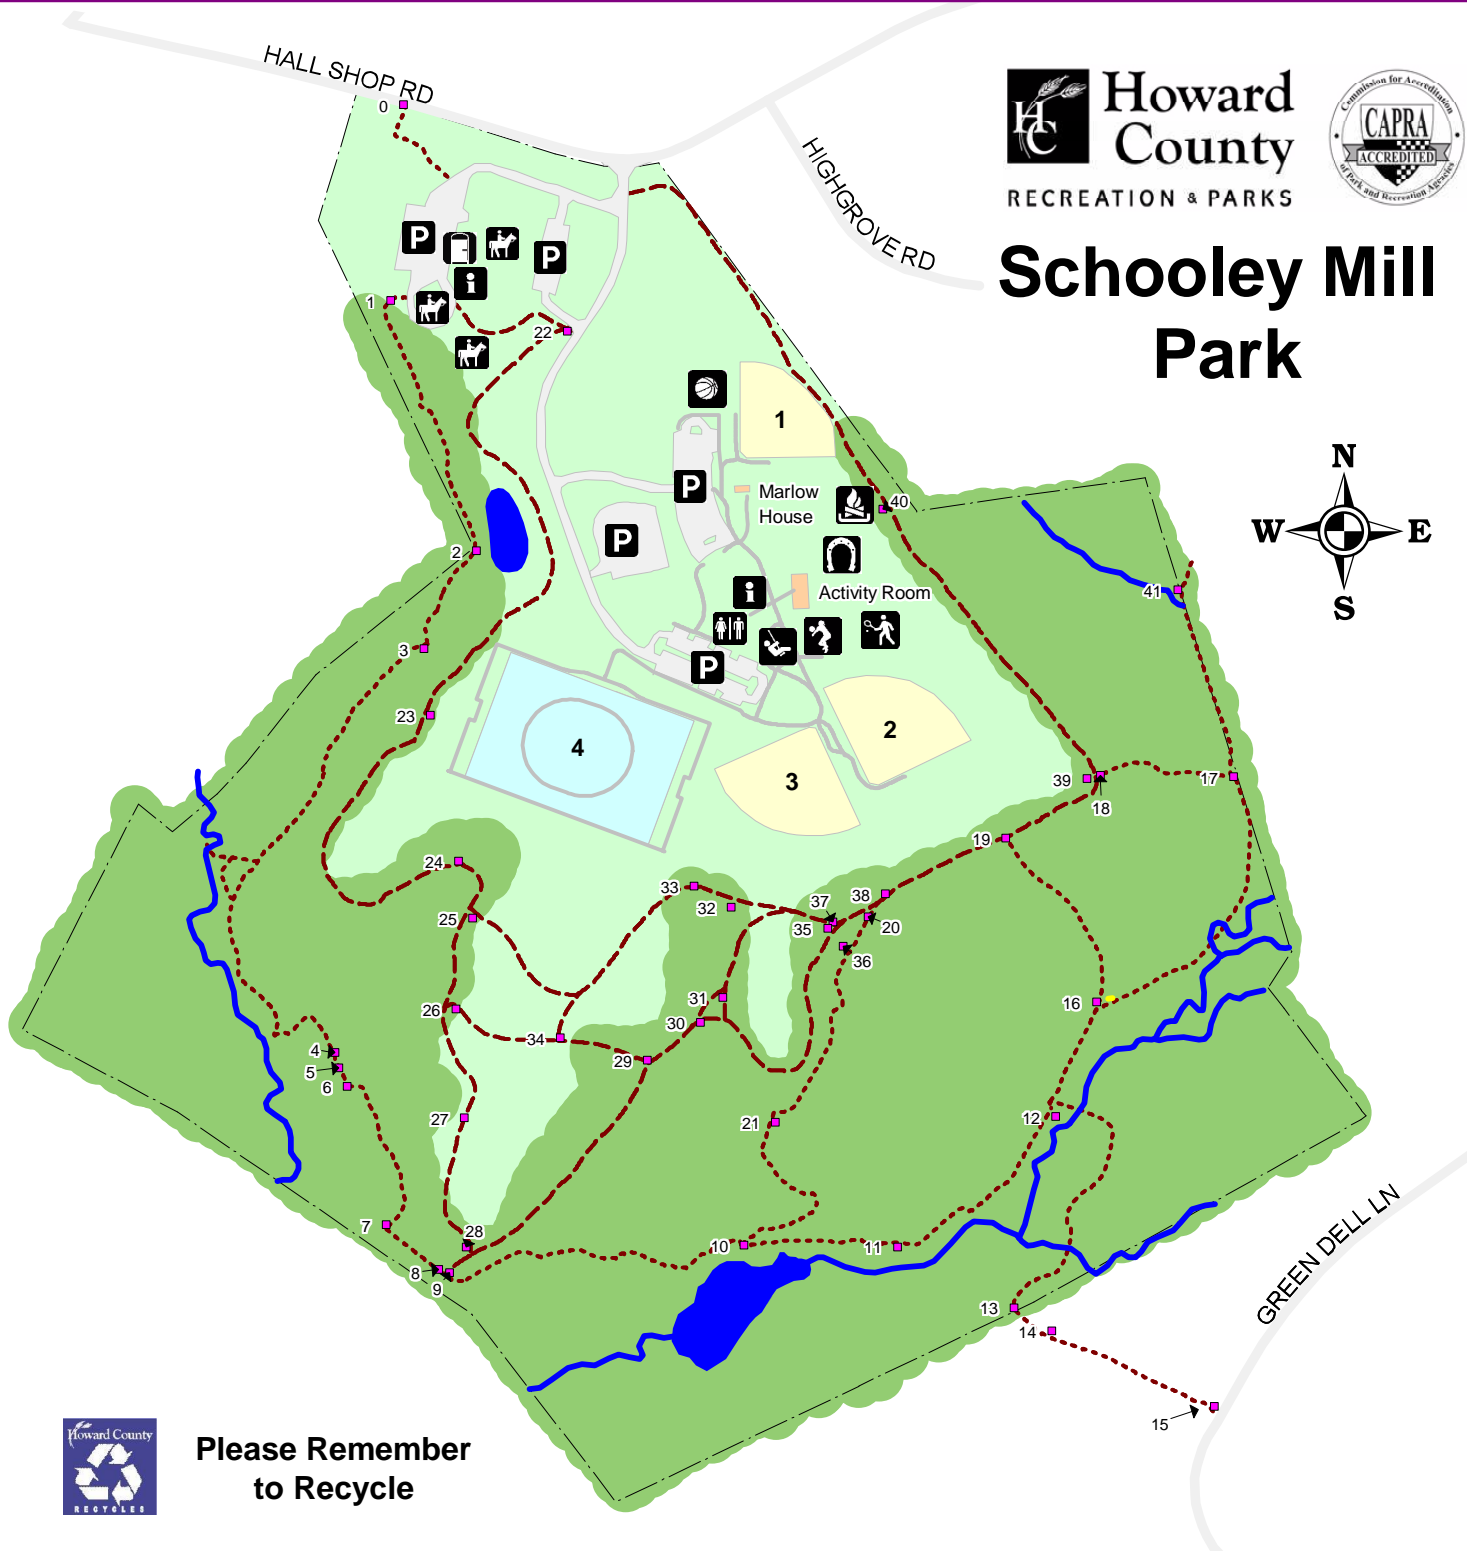

-  Basketball Courts (2)
-  Campfire Area
-  Equestrian Rings (3)
-  Horseshoe Pits
-  Information Kiosk
-  Parking
-  Playground (1)
-  Portable Toilet
-  Restrooms
-  Tennis Courts (4)
-  Volleyball Court (1)
-  Ballfields
-  Buildings
-  Cricket Field
-  Trail Markers
-  Bridge
-  Park Boundary
-  Sidewalks (paved)
-  Streams
-  Carriage Trail - 2.4 mi (grass)
-  Woodland Trail - 2.3 mi (natural)
-  Roadway/Vehicle Access

Updated: Aug. 2016

Scale: 1" = 550'

# Schooley Mill Park

**Please observe all posted Park Regulations**

**Please Remember to Recycle**